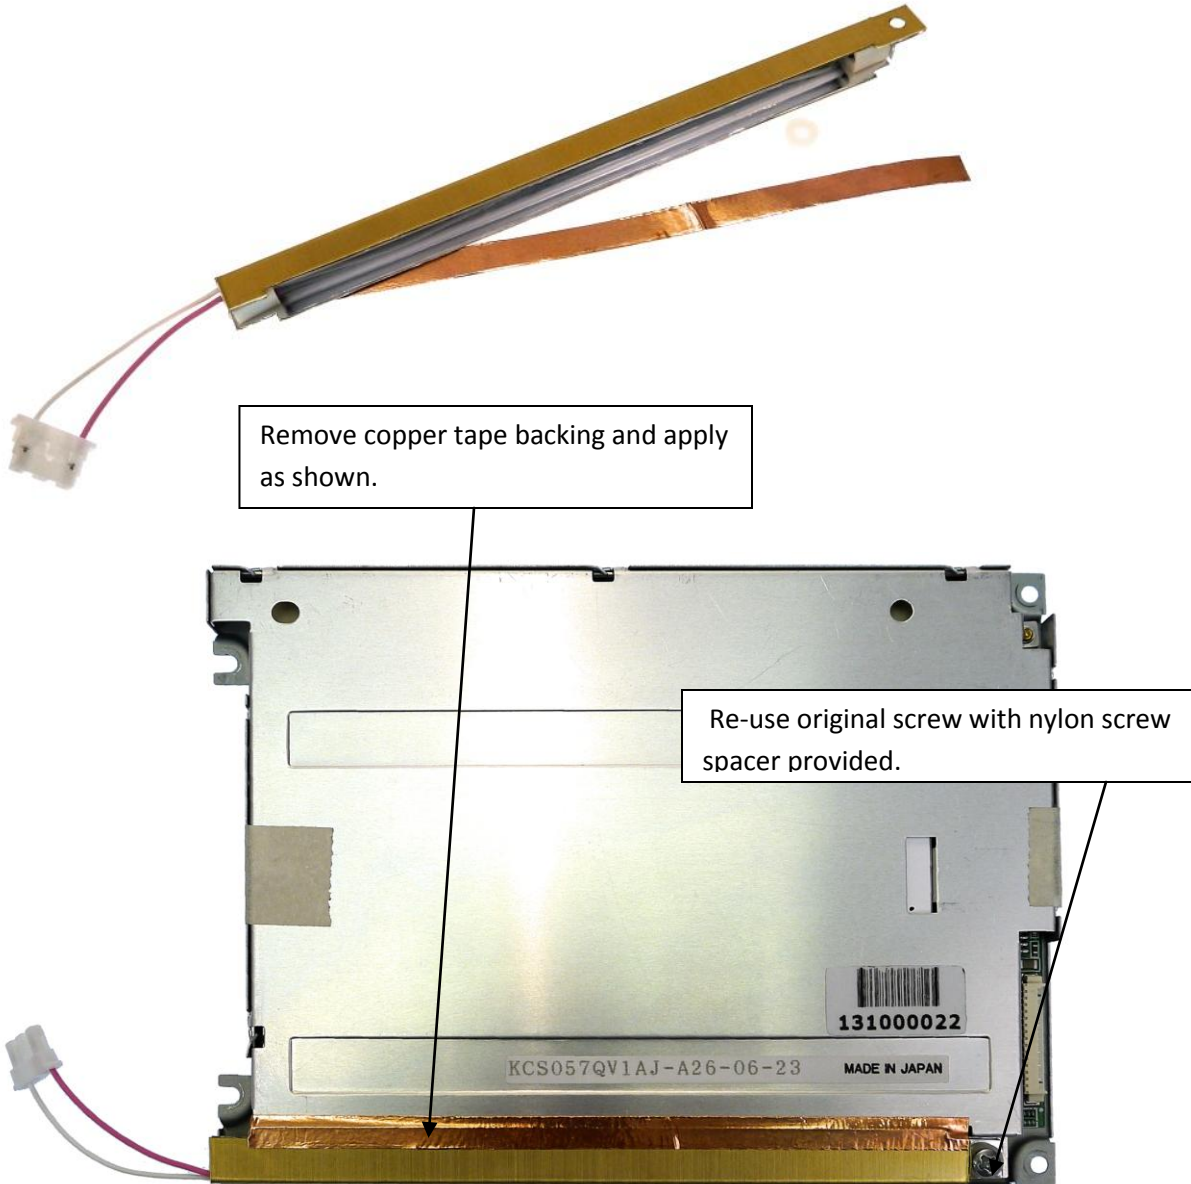

Subject: Installation confirmation for KCS3224A Instruction for your new KCS3224A CFL backlight kit is provided below. This kit is compatible with any LCD panel using Kyocera KCS3224A CFL unit. This kit contains a CCFL bulb, wires, connector, brass housing, copper tape and a screw spacer. Use of your original screw is required. Install your new CFL unit as shown below.