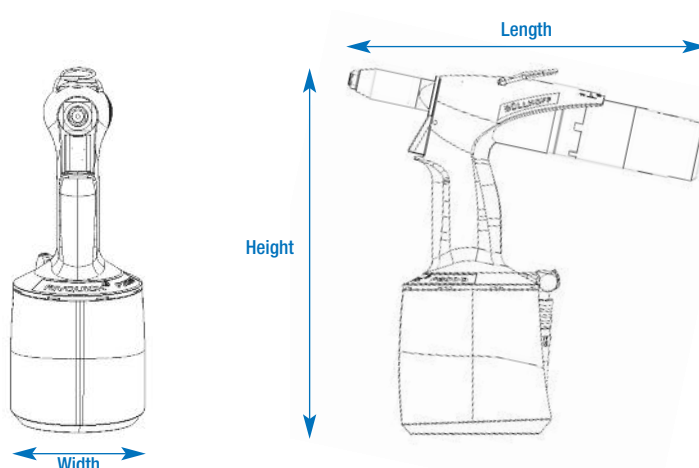

RIVQUICK® P series - Technical characteristics

Benefits:

- Light
- Ergonomic
- Security
- A full range of accessories

	RIVQUICK® P1000	RIVQUICK® P2000	RIVQUICK® P3000
Weight	1 250 g	1 650 g	1 800 g
L x H x W	268 x 264 x 101 mm	272 x 275 x 120 mm	272 x 277 x 130 mm
Setting force	7 300 N	12 500 N	16 000 N
Tool stroke	17 mm	21 mm	25 mm
Air pressure	5 - 7 bars	5 - 7 bars	5 - 7 bars
Air consumption	1,5 l/cycle	2,5 l/cycle	3,0 l/cycle
Sound level	< 70 dB (A)	< 70 dB (A)	inf 70 dB (A)
Cycle time	35 to 80 pcs/min	25 to 50 pcs/min	25 to 40 pcs/min