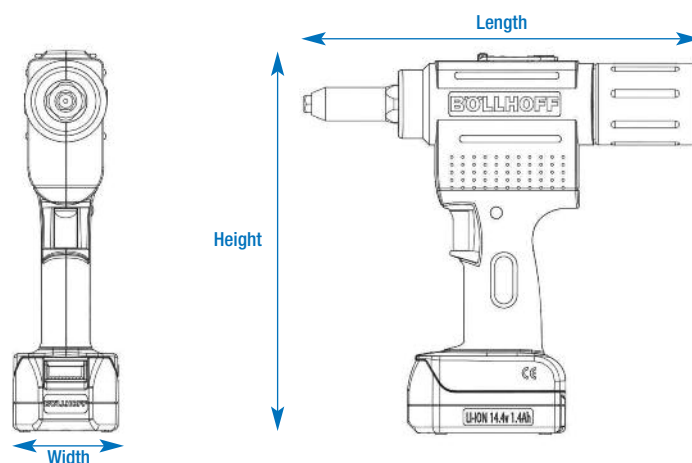

RIVQUICK® B series - Technical characteristics

Benefits:

- Robust
- Convenient battery operation
- Ease of use
- Performance

	RIVQUICK® B2000	RIVQUICK® B3000
Weight	2 000 g	2 200 g
L x H x W	285 x 273 x 75 mm	285 x 283 x 75 mm
Setting force	10 000 N	18 000 N
Tool stroke	20 mm	27 mm
Battery	Li-Ion-14,4V-1,4Ah	Li-Ion-14,4V-2,8Ah
Sound level	< 70 dB (A)	< 70 dB (A)
Cycles number/battery	550*	770*
Charging time	< 60 min	< 60 min
Cycle time	27 to 30 pcs/min	20 to 25 pcs/min

* Setting of alu/steel rivets diameter 4,0