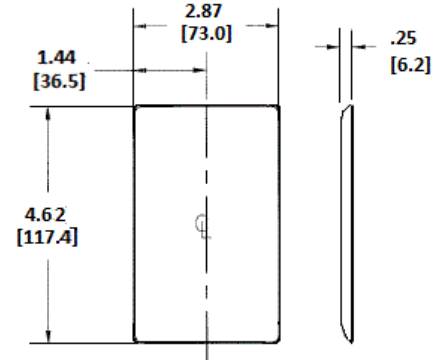

### Ordering Information

Description	Color	Catalog No.	UPC
1-Gang, Duplex Opening	Ivory	NP8I	883778102080

### Specifications

Plate Material	Nylon
Plate Type	Wall Plate
Plate Openings	Duplex Receptacle
Mounting Screws	Steel painted, slotted head
Appearance	Smooth