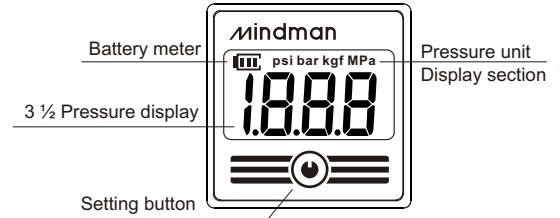

Specification

Model		MPG-60P	MPG-60P-L
Operating pressure range		0.000 ~ 1.000 MPa	
Proof pressure		1.5 MPa	
Medium		Air, Non-corrosive gases ,incombustible gases	
Set pressure resolution	MPa	0.001	
	kgf/cm ²	0.01	
	bar	0.01	
	psi	0.1	
Battery / Battery replaceable		CR 2032 lithium / Yes	
Battery life		3 years (5 times/day)	1 year (5 times/day)
Low-power indicator		Yes	
Back light		No	Yes
Turn-on interval		Display turn off after 30 sec.	
Sampling rate		2 Hz (2 times/sec.)	
Repeatability		≤ ±0.2% F.S. ±1 digit	
LCD display		7 segment, 3-1/2 digit	
Indicator accuracy		≤ ±2% F.S. ±1 digit (ambient temperature: 25 ±3 °C)	
Environment	Enclosure	IP65*	
	Ambient temp. range	Operation: 0 ~ 50 °C, storage: -10 ~ 60 °C (No condensation or freezing)	
	Ambient humidity range	Operation/Storage: 35 ~ 85% RH (No condensation)	
	Vibration	Total amplitude 1.5mm or 10G, 10Hz-55Hz-10Hz scan for 1 minute, two hours each direction of X, Y and Z	
Shock		100m/s ² (10G), 3 times each in direction of X, Y and Z	
Temperature characteristic		≤ ±2% F.S. of detected pressure (25°C) at temp. range of 0~50°C	
Weight		Approx. 40g	

* Air tube must be installed to maintain IP65.

Order example

MPG-60P-L-F1

MODEL

PRESSURE RANGE
P: Positive

BACK LIGHT
Blank : Back light unavailable
L : Back light available

PRESSURE PORT

F1: R1/8, M5
F2: NPT1/8, 10-32 UNF
F3: G1/8, M5
F4: R1/4, M5
F5: NPT1/4, 10-32 UNF
F6: G1/4, M5

Mounting accessories

MP-A6

MODEL

OPTION PARTS

A5: Mounting bracket (BT-5)
A6: Mounting bracket (BT-6)
B2: Panel adapter (PA-C)
C2: Panel adapter + Front protective lid (PA-D)

MPG-60 Dimensions

DIGITAL PRESSURE GAUGE

Mindman

Dimension Unit: mm

Panel instructions

Mounting accessories

Mounting bracket

Panel type

Mindman