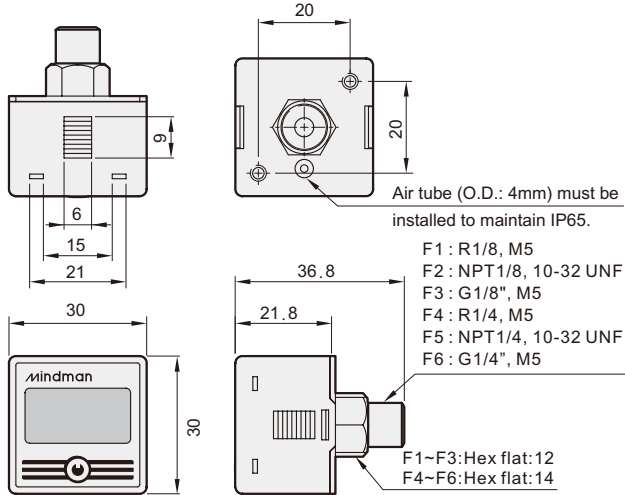

* Air tube must be installed to maintain IP65.

Order example

MPG-60P-L-F1

MODEL

PRESSURE RANGE
P: Positive

BACK LIGHT
Blank : Back light unavailable
L : Back light available

PRESSURE PORT

F1: R1/8, M5
F2: NPT1/8, 10-32 UNF
F3: G1/8, M5
F4: R1/4, M5
F5: NPT1/4, 10-32 UNF
F6: G1/4, M5

Mounting accessories

MP-A6

MODEL

OPTION PARTS

A5: Mounting bracket (BT-5)
A6: Mounting bracket (BT-6)
B2: Panel adapter (PA-C)
C2: Panel adapter + Front protective lid (PA-D)

MPG-60 Dimensions

DIGITAL PRESSURE GAUGE

Mindman

Dimension Unit: mm

Panel instructions

Mounting accessories

Mounting bracket

Panel type

Mindman