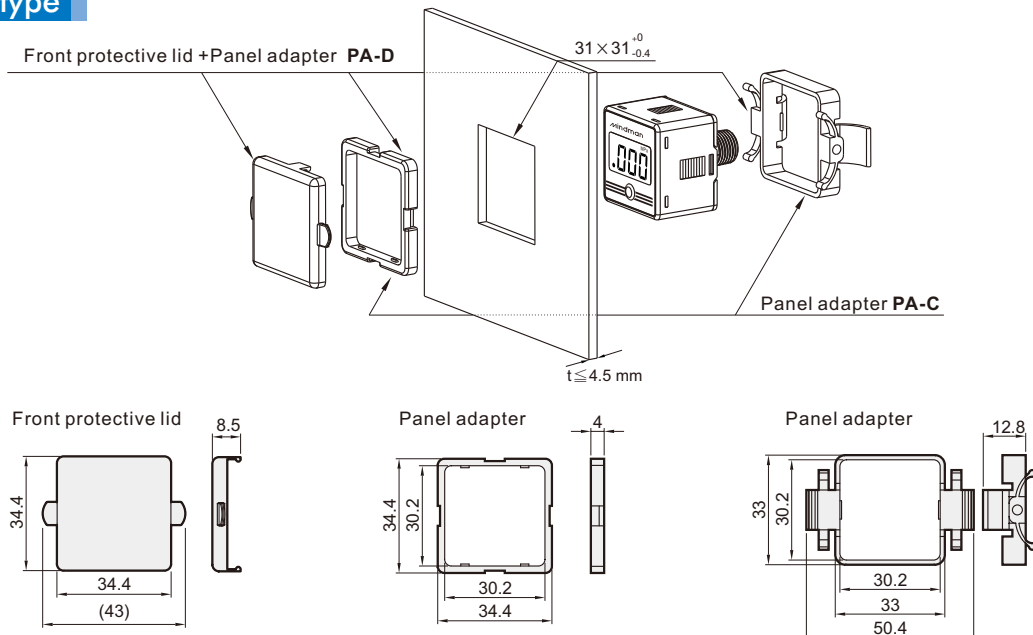

Mounting accessories

MP-A6

MODEL

OPTION PARTS

A5: Mounting bracket (BT-5)
A6: Mounting bracket (BT-6)
B2: Panel adapter (PA-C)
C2: Panel adapter + Front protective lid (PA-D)

MPG-60 Dimensions

DIGITAL PRESSURE GAUGE

Mindman

Dimension Unit: mm

Panel instructions

Mounting accessories

Mounting bracket

Panel type

Mindman